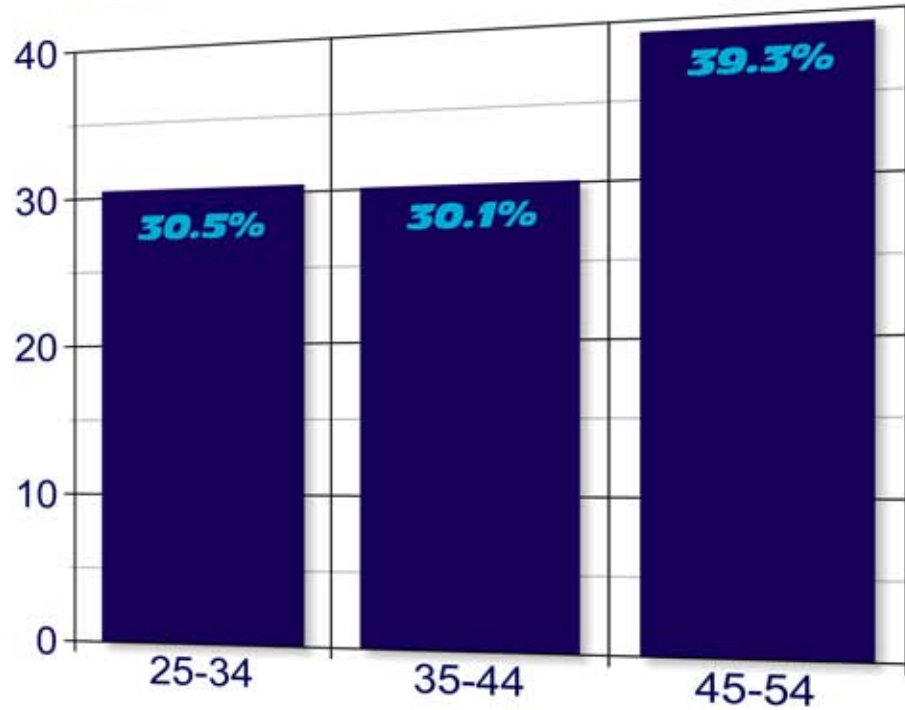

"Hot AC" national audience percentages by age group

Percentage of Male Vs. Female Listeners

From Arbitron "Radio Today 2010"

TARGET

Humboldt County Population by Age Groups

US Census Bureau

**95.5 The Bay focuses on
35-54 YEAR OLDS!
69.4% of the total
25-54 Population
in Humboldt County**

TARGET

Familiarity

95.5 The Bay plays songs that 35-54 year olds know and like!

Variety

95.5 The Bay doesn't play the same 20 songs over and over!

Workplace Friendly

95.5 The Bay is perfect for any work environment! It's non-offensive, not too hard and not too sleepy! Everyone can agree on it!